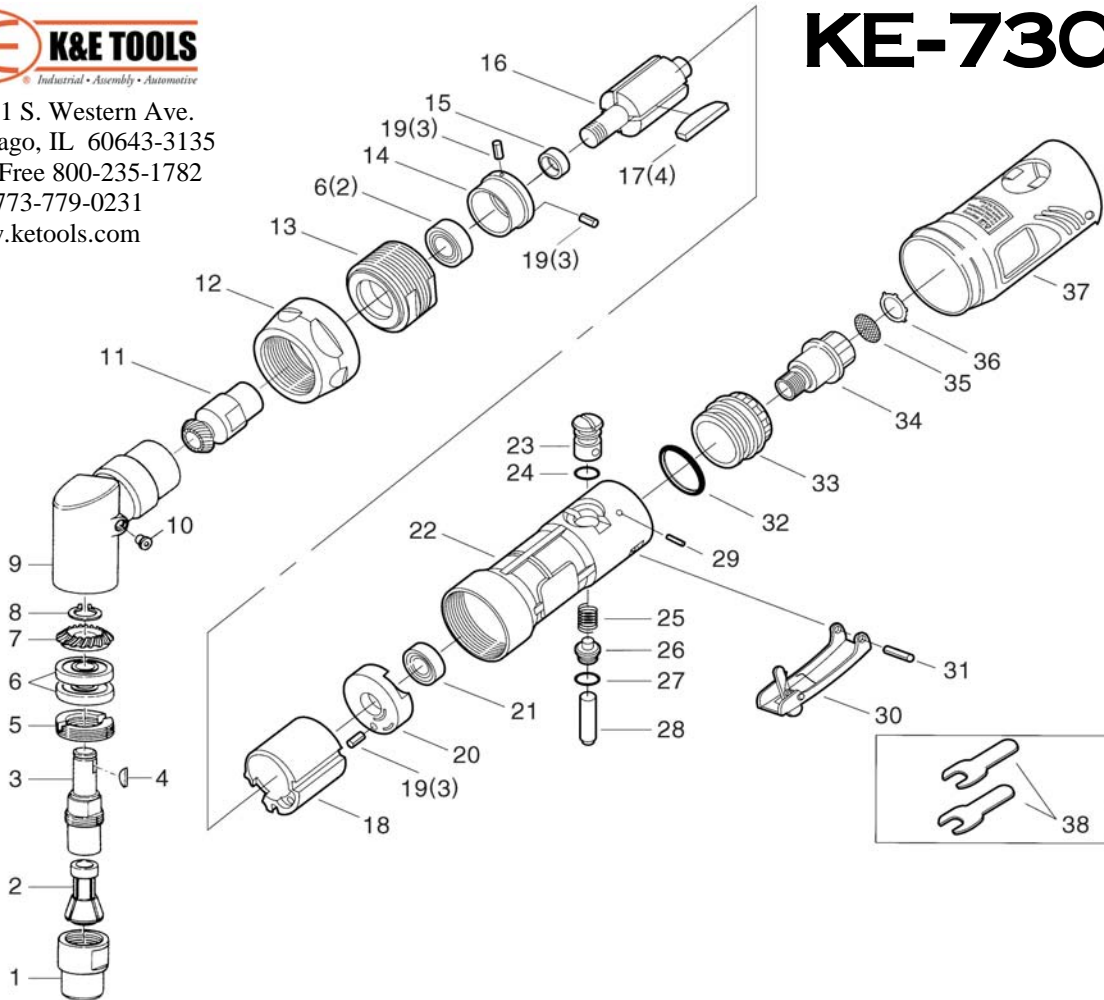

120° ANGLE HEAD DIE GRINDER

EXPLODED VIEW

10721 S. Western Ave.
Chicago, IL 60643-3135
Toll Free 800-235-1782
Fax 773-779-0231
www.ketools.com

KE-7302

Index No.	Parts No.	Description	Qty.Per tool	Index No.	Parts No.	Description	Qty.Per tool
1	7302-01	Collet Nut	1	20	7302-20	Rear End Plate	1
2	7302-02	Collet	1	21	7302-21	Ball Bearing	1
3	7302-03	Spindle	1	22	7302-22	Motor Housing	1
4	7302-04	Woodruff Key	1	23	7302-23	Air Regulator	1
5	7302-05	Clamp Nut	1	24	7302-24	O-Ring	1
6	7302-06	Spindle Ball Bearing	2	25	7302-25	Valve Spring	1
7	7302-07	Spindle Gear	1	26	7302-26	Throttle Valve	1
8	7302-08	Snap Ring	1	27	7302-27	O-Ring	1
9	7302-09	Angle Head Housing	1	28	7302-28	Valve Shaft	1
10	7302-10	Grease Fitting	1	29	7302-29	Spring Pin	1
11	7302-11	Pinion	1	30	7302-30	Safety Lever	1
12	7302-12	Coupling Nut	1	31	7302-31	Spring Pin	1
13	7302-13	Lock Ring	1	32	7302-32	O-Ring	1
14	7302-14	Front End Plate	1	33	7302-33	Exhaust Sleeve	1
15	7302-15	Bearing Spacer	1	34	7302-34	Inlet Bushing	1
16	7302-16	Rotor	1	35	7302-35	Strainer	1
17	7302-17	Rotor Blade	4	36	7302-36	Snap Ring	1
18	7302-18	Cylinder	1	37	7302-37	Housing Cover	1
19	7302-19	Spring Pin	3	38	7302-38	Spanner Wrench Set	1