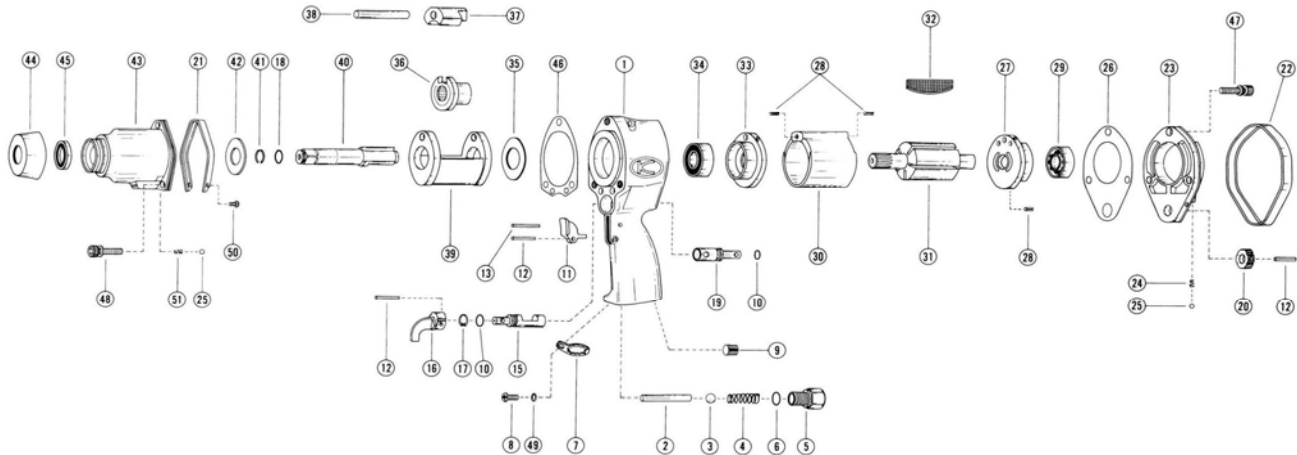

# KW-14HP

# 1/2" IMPACT WRENCH

10721 S. WESTERNAVE. CHICAGO, IL 60643  
800-235-1782 FAX 773-779-0231

REF. #	NUMBER	PART NAME	QTY	REF. #	NUMBER	PART NAME	QTY
1	14101	Motor Case C.P.	1	28	SP3X8	Spring Pin	3
2	14113	Throttle Valve Pin	1	29	6201ZZ	Ball Bearing	1
3	7/16ID	Throttle Valve	1	30	14120	Cylinder	1
4	14190	Throttle Spring	1	31	14121A	Rotor	1
5	14111	Inlet Bushing	1	32	0520022	Rotor Blade	5
6	P-14	"O" Ring	1	33	14123	Front End Plate	1
7	14109	Inlet Bushing Spacer	1	34	6202ZZ	Ball Bearing	1
8	M5X10	Screw	1	35	14125	Spacer	1
9	Z0751 / 4	Oil Spacer	1	36	14127	Cam	1
10	P-10	"O" Ring	2	37	14128	Hammer	1
11	14112	Throttle Lever	1	38	14129	Hammer Pin	1
12	SP3X16	Spring Pin	3	39	14126	Impact Cage	1
13	SP3X22	Spring Pin	1	40	14130	Anvil C.P.	1
15	14115	Reverse Valve	1	40	14130.2	2" Anvil C.P.	1
16	14116	Reverse Lever	1	41	14134	Retainer Ring	1
17	Z03015	Retainer Ring	1	42	14132	Thrust Plate	1
18	P-9	"O" Ring	1	43	14102	Impact Housing C.P.	1
19	14117	Regulating Valve	1	44	0114135	Cover Seal	1
20	14118	Regulating Valve Knob	1	45	V170305	Oil Seal	1
21	14104	Front Rubber Protector	1	46	14107	Impact Housing Gasket	1
22	14105	Rear Rubber Protector	1	47	M6X18	Bolt	3
23	14103	Case Cover C.P.	1	48	M6X20	Bolt	3
24	14192	Spring	1	49	M5W	Washer	1
25	4D	Steel Ball	2	50	M3X10	Tapping Screw	2
26	14106	Motor Housing Gasket	1	51	14193	Spring	1
27	14124A	Rear End Plate	1				