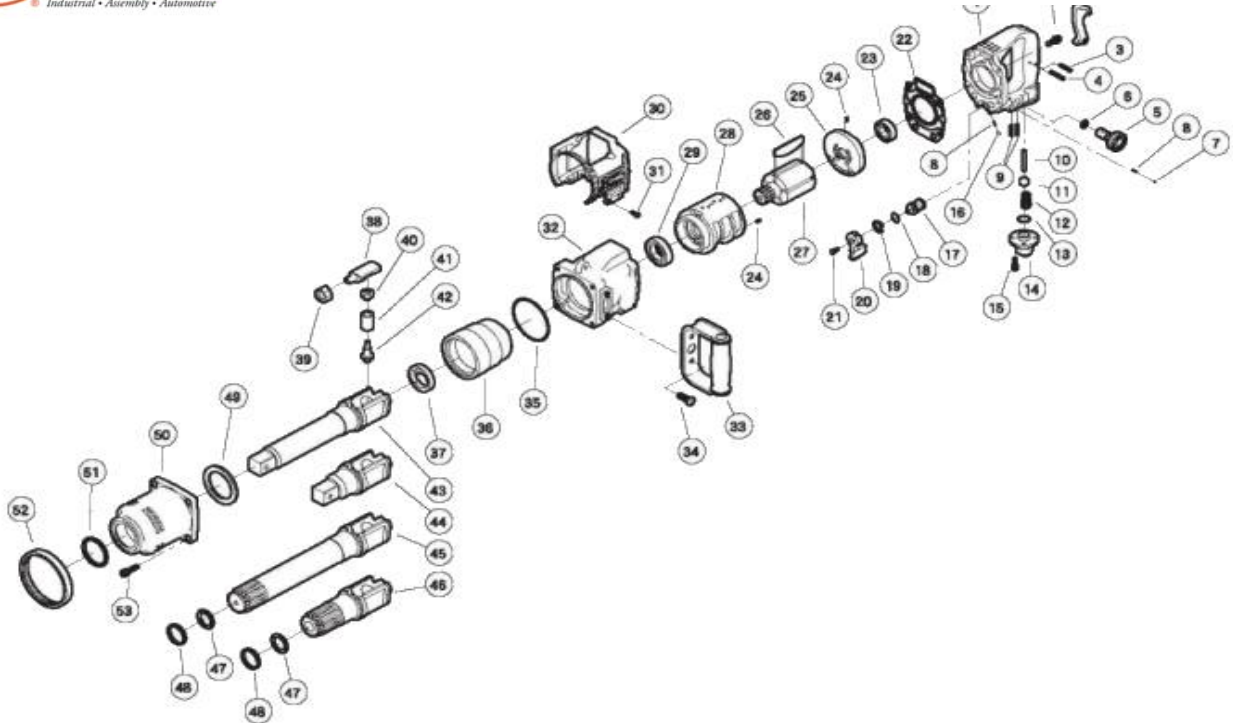

# KW-3800PRO

REF. #	NUMBER	PART NAME	LIST PRICE	QTY	REF. #	NUMBER	PART NAME	LIST PRICE	QTY
1-A	0538180B	HANDLE C.P. (OUTSIDE TRIGGER)		1	32	538181	MOTOR CASE C.P.		1
2	222117	THROTTLE LEVER		1	33	0538187	DEAD HANDLE C.P.		1
3	Z0614X22	PIN		1	34	Z0688x16	BOLT		2
4	Z0614X24	PIN		1	35	Z041S75	"O" RING		1
5	0538117B	REGULATING VALVE		1	36	0538026	HAMMER WHEEL		1
6	Z040P10A	O RING		1	37	0538050	RETAINER		1
7	Z0104D	STEEL BALL		1	38	0538028	ANVIL PIECE		1
8	114193	KNOCK SPRING		2	39	0538027	CAM		1
9	Z0564X18	PIN		2	40	0538052	PLUNGER B		1
10	0538113B	THROTTLE VALVE PIN		1	41	0538053	SPRING WASHER		1
11	Z0119/16D	THROTTLE VALVE		1	42	0538051	PLUNGER A		1
12	0222190	THROTTLE SPRING		1	43	0538120	ANVIL GL		1
13	Z041S18	O RING		1	44	0538030	SQ. DR. ANVIL (G)		1
14	0538111B	INLET BUSHING		1	45	05382841	ANVIL GLS C.P.		1
15	Z0665X16A	BOLT		4	46	05383841	ANVIL GS C.P.		1
16	Z0106D	STEEL BALL		1	47	Z040P26	"O" RING		1
17	0538115B	REVERSE VALVE		1	48	0132202	REAINER RING		1
18	Z041S16	O RING		1	49	0538029	BUSHING		1
19	Z03119	RETAINER RING		1	50	0538182	IMPACT HOUSING C.P.		1
20	0538116B	REVERSE LEVER		1	51	Z040P42	"O" RING		1
21	Z0674X12	SCREW		1	52	0538104	FRONT RUBBER PROTECTOR		1
22	0538106B	MOTOR HOUSING GASKET		1	53	Z0666x22A	BOLT		8
23	Z0016003	BALL BEARING		1	<b>PART FOR INSIDE HANDLE</b>				
24	Z0563X6B	PIN		2	1-B	0538180	HANDLE (INSIDE TRIGGER)		1
25	0538124B	REAR END PLATE		1	54	0538112	THROTTLE LEVER (IN)		1
26	0538022	ROTOR BLADE		5	55	05381124	COVER		1
27	0538121B	ROTOR		1	56	Z0614x20	PIN		1
28	0538120B	CYLINDER		1	57	0538113B	THROTTLE VALVE PIN (IN)		1
29	Z0016205ZZ	BALL BEARING		1	58	05381114	INLET BUSHING		1
30	05381041B	PROTECTOR		1	59	Z040P24	"O" RING		1
31	Z0804X12	TAPPING SCREW		4					